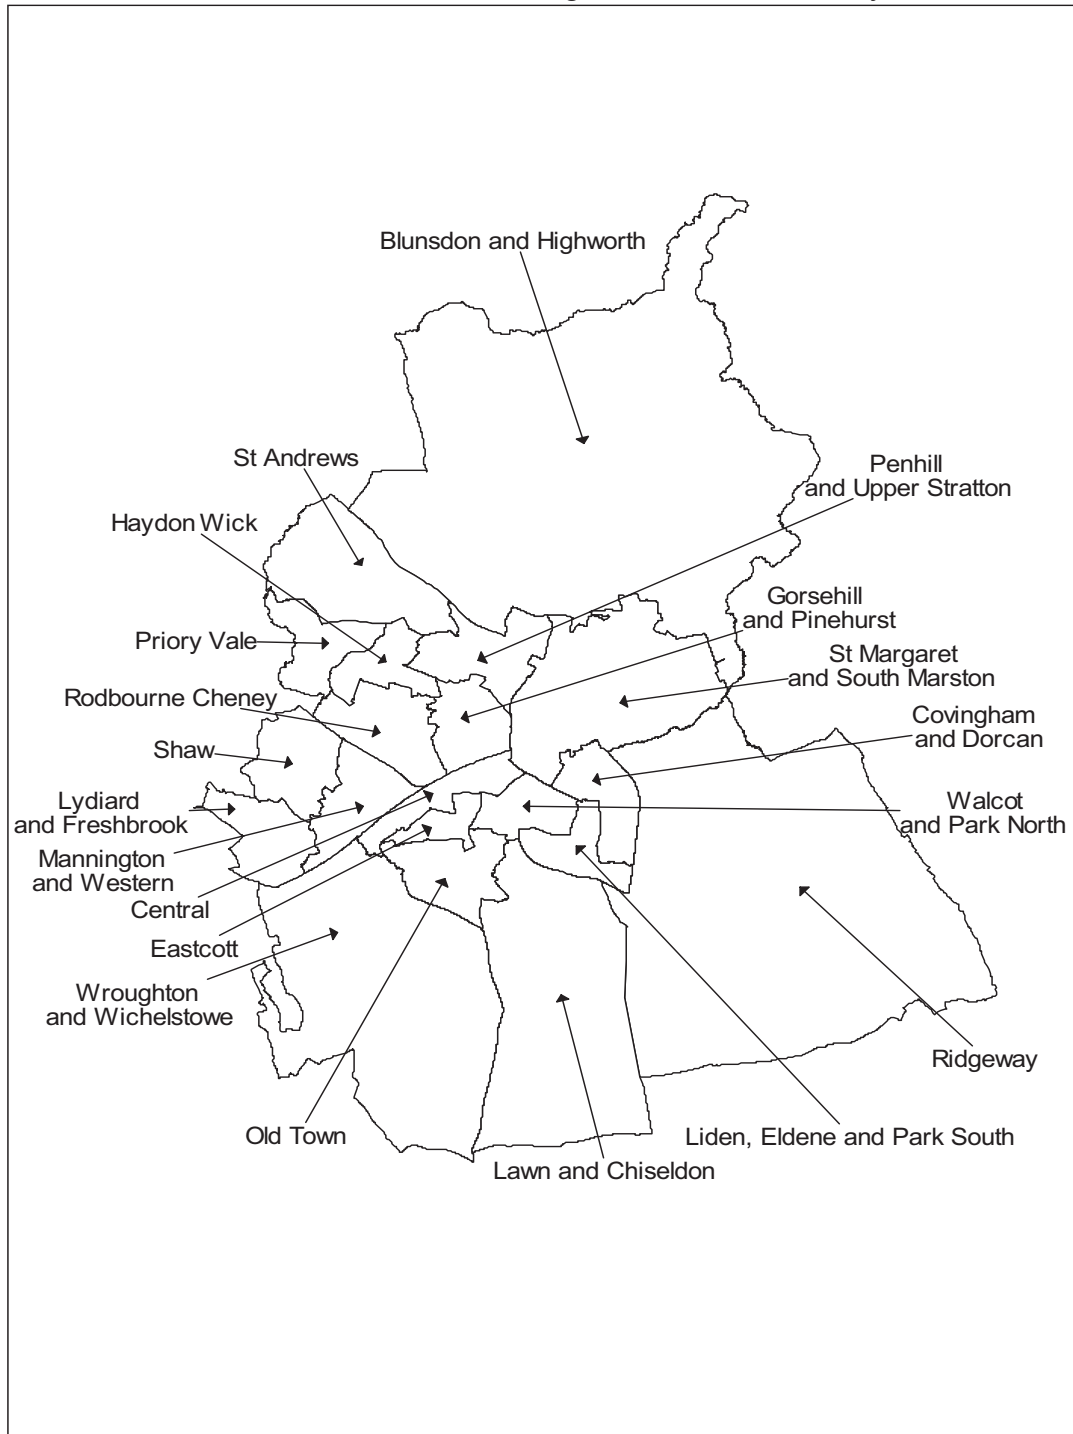

APPENDIX ONE: Map showing new 2012 local authority ward boundaries in Swindon.

Electoral Wards of Swindon Borough Council as at 1st May 2012

Courtesy of SBC © Crown copyright 2012. All rights reserved.